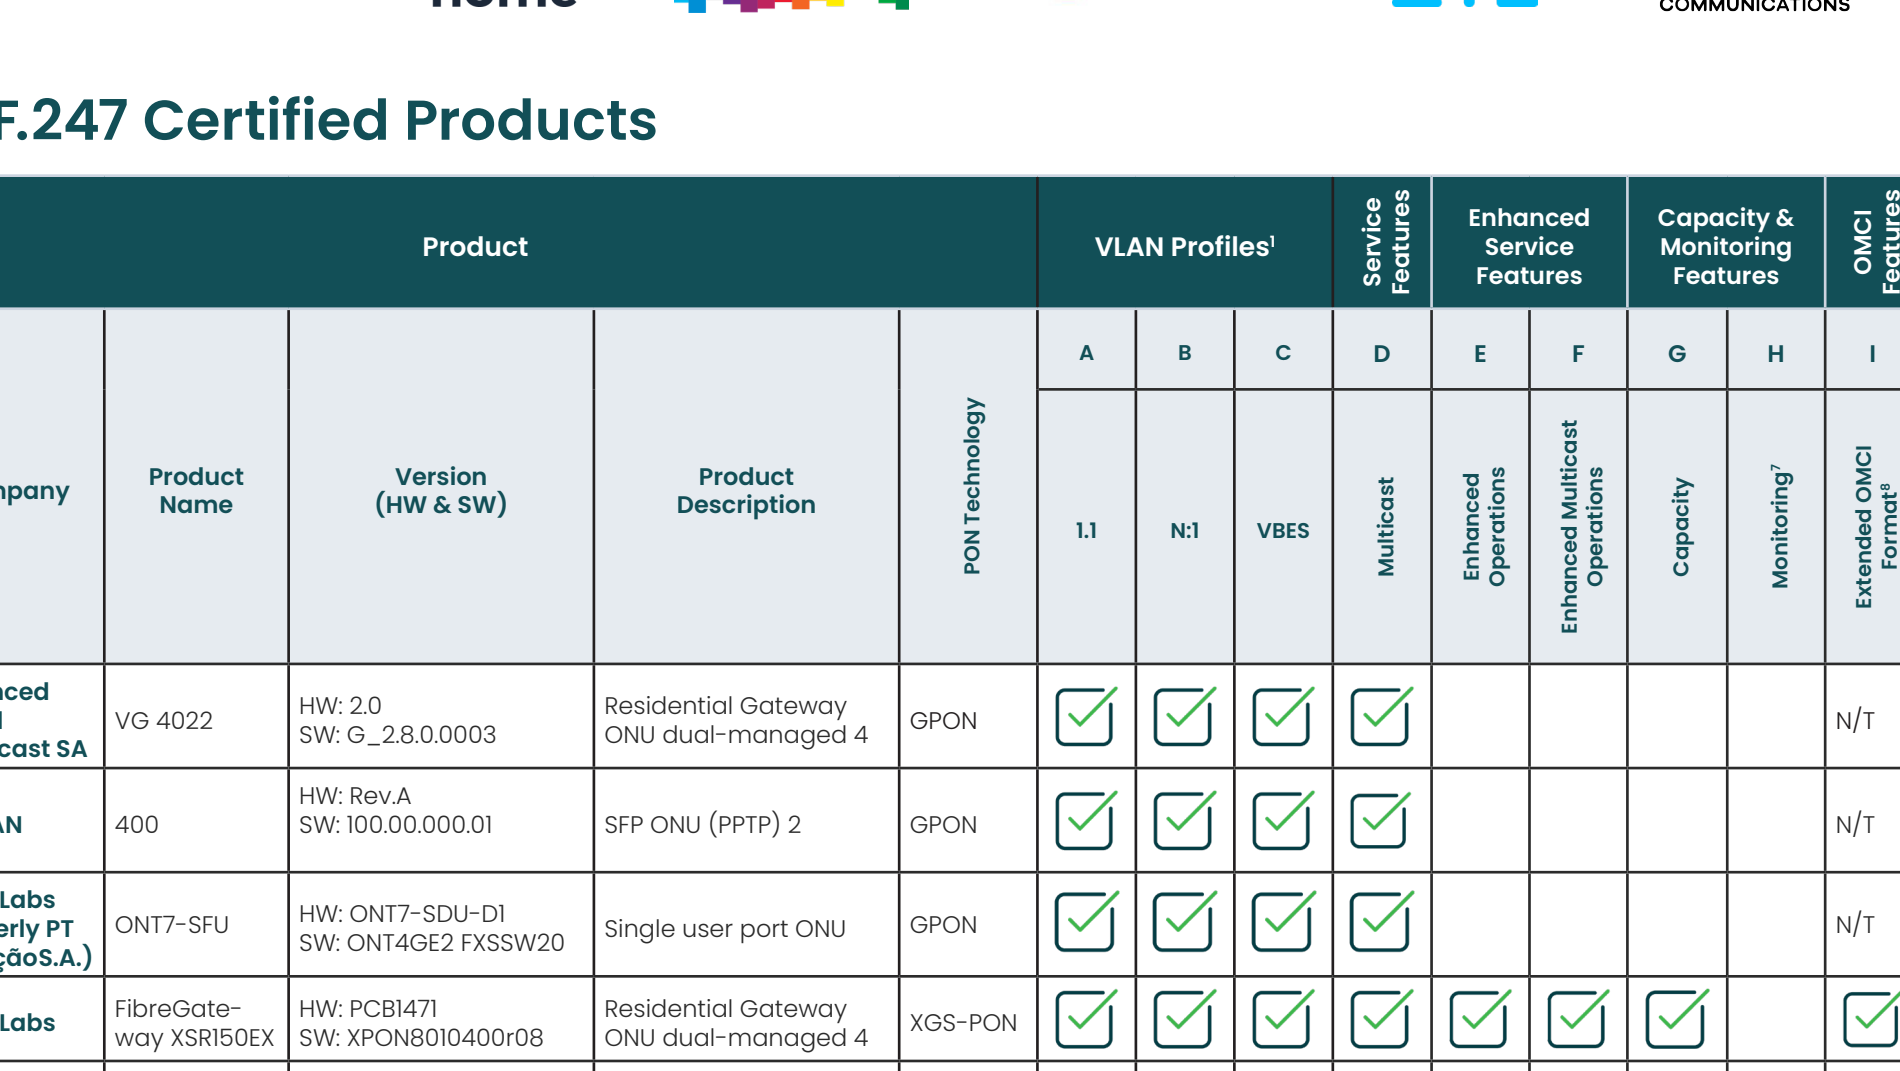

BBF.247 Certification

The catalyst to global PON mass deployments

Companies Offering BBF.247 Certified Products

BBF.247 Certified Products