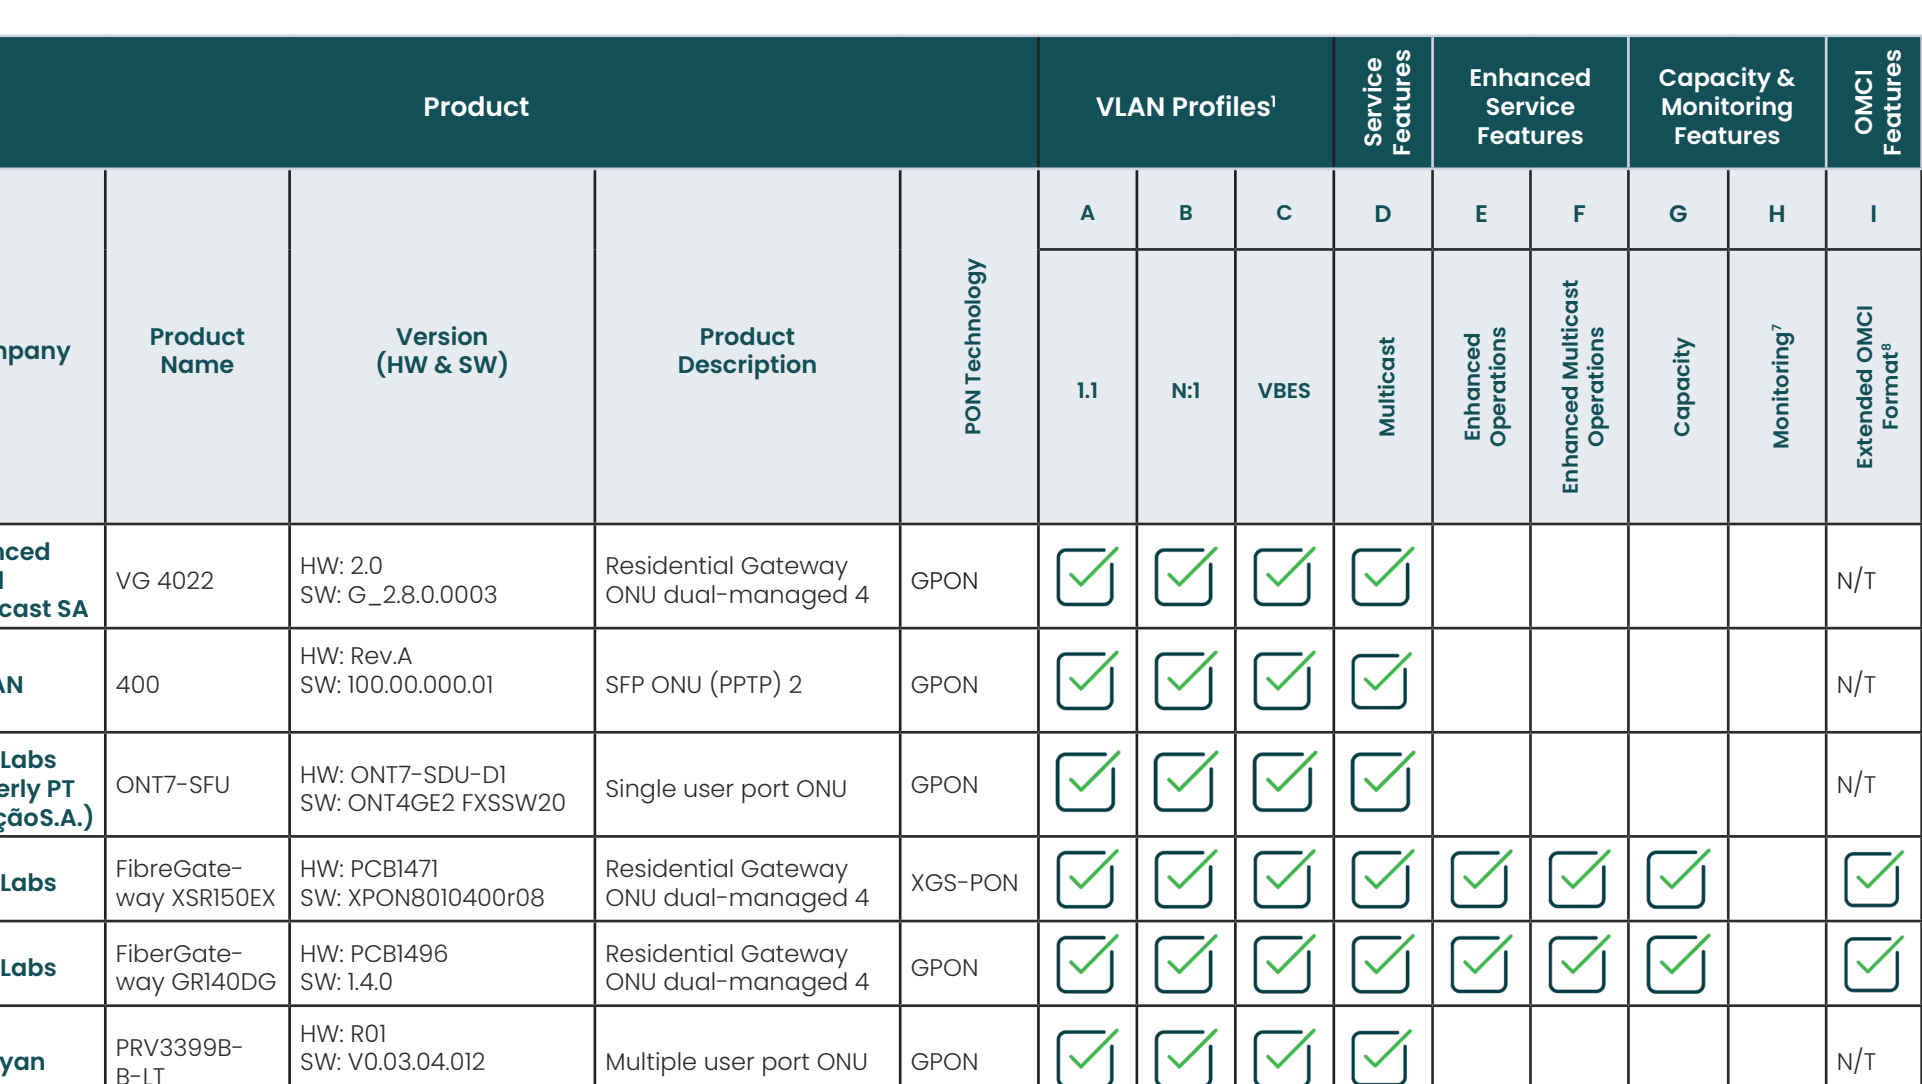

BBF.247 Certification

The catalyst to global PON mass deployments

Companies Offering BBF.247 Certified Products

BBF.247 Certified Products

Company	Product Name	Version (HW & SW)	Product Description	PON Technology	VLAN Profiles ¹				Enhanced Service Features		Capacity & Monitoring Features		OMCI Profiles
					A	B	C	D	E	F	G	H	
					LI	NI	VBES	Multicast	Enhanced Operations	Enhanced Management Operations	Capacity	Monitoring	
Advanced Digital Broadcast SA	VQ-4022	HW: V2.0 SW: G_2.8.0.0003	Residential Gateway ONU dual-managed 4	GPON	✓	✓	✓	✓					N/T
ADIRAN	400	HW: Rev.A SW: I00.00.000.01	SFP ONU (PP1P) 2	GPON	✓		✓	✓					N/T
Altice Labs (formerly PT Innoports SA)	DN17-SFU	HW: CN17-SFU-01 SW: CN14032 FXSSW20	Single user port ONU	GPON	✓	✓	✓	✓					N/T
Altice Labs	FiberOpticWay XSR150EX	HW: PC8471 SW: XP0801040008	Residential Gateway ONU dual-managed 4	XGS-PON	✓	✓	✓	✓	✓	✓	✓	✓	✓
Altice Labs	FiberOpticWay GR420D	HW: PC8496 SW: I4.0	Residential Gateway ONU dual-managed 4	GPON	✓	✓	✓	✓	✓	✓	✓	✓	✓
Arcadyan	PRV3398B-B-LT	HW: R01 SW: V030204012	Multiple user port ONU	GPON	✓	✓	✓	✓					N/T
Arcadyan	PRV3398B-B-LT	HW: R01 SW: V030204012	Residential Gateway ONU dual-managed (PP1P) 5	GPON	✓	✓	✓	✓					N/T
Arcadyan	PRV3305B-B-PA	HW: R01 SW: V030204012	Multiple User port ONU	GPON	✓	✓	✓	✓					N/T
Arcadyan	PR-V33AX349B-B-LT	HW: AR.LTUBFB8100 SW: ARFBRA6-tp-02.03.0100E_0100104(dual902)	Residential Gateway ONU dual-managed (PP1P) 5	GPON	✓	✓	✓	✓					N/T
Arcadyan	Internet-Box S (+SFP HiSense (117225-BH+))	HW: R02A (+SFP V10) SW: D50207P010328	Residential Gateway ONU dual-managed (PP1P) 5	XGS-PON	✓	✓	✓	✓	✓	✓	✓	✓	✓
Arcadyan	Internet-Box S (+SFP WTD R1M465-702)	HW: R01A (+SFP V2.0) SW: D50207P010328	Residential Gateway ONU dual-managed (PP1P) 5	XGS-PON	✓	✓	✓	✓	✓	✓	✓	✓	✓
Arcadyan	Livebox 5	HW: AR.LTUBFB8100 SW: ARFBRA6-tp-02.03.0100E_0100104(dual902)	Residential Gateway ONU dual-managed (PP1P) 5	GPON	✓	✓	✓	✓					N/T
Arcadyan	Internet-Box A	HW: R02A SW: D50207P218808	Residential Gateway ONU dual-managed (PP1P) 5	XGS-PON	✓	✓	✓	✓	✓	✓	✓	✓	✓
Arcadyan	PRV33AX349B	HW: R01 SW: I70172319	Residential Gateway ONU dual-managed (PP1P) 5	GPON	✓	✓	✓	✓					N/T
Arcadyan	PR-V33AX3449B-B-LT	HW: AR.LTUBFB8100 SW: ARFBRA6-tp-02.03.0100E_0100104(dual902)	Residential Gateway ONU dual-managed (PP1P) 5	XGS-PON	✓	✓	✓	✓	✓	✓	✓	✓	✓
AVM	FRITZ!Box 5530 (+SFP FRITZ!SFP XGS-PON)	HW: 267 (+SFP 1) SW: 07.26-82654	Residential Gateway ONU dual-managed 4	XGS-PON	✓	✓	✓	✓					N/T
AVM	FRITZ!Box 5530 (+SFP FRITZ!SFP XGS-PON)	HW: 272 (+SFP 1) SW: 07.24-84950	Residential Gateway ONU dual-managed 4	GPON	✓	✓	✓	✓					N/T
AVM	FRITZ!Box 5590 Fiber (+SFP FRITZ!SFP XGS-PON)	HW: 272 (+SFP N/A) SW: 07.39-98998	Residential Gateway ONU dual-managed 4	GPON	✓	✓	✓	✓	✓	✓	✓	✓	✓
AVM	FRITZ!Box 5590 Fiber (+SFP FRITZ!SFP XGS-PON)	HW: 272 (+SFP N/A) SW: 07.39-98998	Residential Gateway ONU dual-managed (PP1P) 5	GPON	✓	✓	✓	✓					N/T
AVM	FRITZ!Box 5590 Fiber (+SFP FRITZ!SFP XGS-PON)	HW: 272 (+SFP N/A) SW: 07.39-98998	Residential Gateway ONU dual-managed (PP1P) 5	XGS-PON	✓	✓	✓	✓	✓	✓	✓	✓	✓
Calix	10730	HW: F1A SW: RA11D8.Enc1	Multiple User port ONU	GPON	✓	✓	✓	✓					N/T
Cambridge Industries Group Ltd.	G-93E3	RA1	Multiple User port ONU	GPON	✓	✓	✓	✓					N/T
Cambridge Industries Group Ltd.	XG-99S	HW: I0 SW: R4.4.05.027	SFP ONU (PP1P) 2	XGS-PON	✓	✓	✓	✓					N/T
Cambridge Industries Group Ltd.	SX-1001	HW: I0 SW: R4.4.05.027	SFP ONU (PP1P) 2	XGS-PON	✓	✓	✓	✓					N/T
ComenScope (formerly ARIS)	NVG578P1SX	HW: I0 SW: 9.4.0H0	Residential Gateway ONU dual-managed 4	GPON	✓	✓	✓	✓					N/T
Commscope	NVG578P1SX (+SFP FRITZ!SFP XGS-PON)	HW: I0 (+SFP N/A) SW: 9.4.0H0	Residential Gateway ONU dual-managed 4	XGS-PON	✓	✓	✓	✓	✓	✓	✓	✓	✓
Comtrend Corporation	GRG-42B0us	HW: GRG42B0usMMV SW: QR695404	Residential Gateway ONU dual-managed (PP1P) 5	GPON	✓	✓	✓	✓					N/T
Comtrend Corporation	GRG-42B0us	HW: GRG42B0usCTL SW: QR695404	Residential Gateway ONU dual-managed (PP1P) 5	GPON	✓	✓	✓	✓					N/T
DASAN Zhong Solutions	H665	HW: RGAC7820 8PB-BLH SW: I44-ty247	Single user port ONU	GPON	✓	✓	✓	✓					N/T
DASAN Zhong Solutions	H660G	HW: DS-EO-583-A2 SW: I42-TY247p1	Residential Gateway ONU dual-managed 4	GPON	✓	✓	✓	✓					N/T
DASAN Zhong Solutions	H660GW	HW: DS-EO-583-A2(0) SW: I2F-07306.01	Residential Gateway ONU dual-managed 4	GPON	✓	✓	✓	✓					N/T
Econet	ICNTuPON	HW: V14 SW: 7.3.242.61	Multiple User port ONU	GPON	✓	✓	✓	✓					N/T
Genexis	Element-9030	HW: I1 SW: I.0.0-15	Single user port ONU	GPON	✓	✓	✓	✓					N/T
Genexis	GMC-TX01-XG3200	HW: GMC270E10VID0 SW: VS-812-R	Single user port ONU	XGS-PON	✓	✓	✓	✓					N/T
Genexis	Fiber-Twist XGS2700	HW: XGS270E2VID0 SW: E-5.2.0-R	Single user port ONU	XGS-PON	✓	✓	✓	✓					N/T
Heights Telecom	HT-390AX	HW: HT-360AX-1-AGE SW: CM_360-8005	Residential Gateway ONU dual-managed 4	GPON	✓	✓	✓	✓					✓
Huawei Technologies Co., Ltd.	HG8245H	HW: 86A SW: V3R07C10	Residential Gateway ONU dual-managed (PP1P) 5	GPON	✓	✓	✓	✓					N/T
Huawei Technologies Co., Ltd.	HG8245U	HW: 86A SW: V3R07C10	Residential Gateway ONU dual-managed (PP1P) 5	GPON	✓	✓	✓	✓					N/T
Huawei Technologies Co., Ltd.	HG8010H	HW: 285B SW: V3R0809C10	Single user port ONU	GPON	✓	✓	✓	✓					N/T
Huawei Technologies Co., Ltd.	Echollife HG8010B (GPN Terminal)	HW: 562A SW: V3R0809C10	Single user port ONU	GPON	✓	✓	✓	✓					N/T
Huawei Technologies Co., Ltd.	Echollife HG8240H (GPN Terminal)	HW: 474B SW: V3R0803	Multiple User port ONU	GPON	✓	✓	✓	✓					N/T
Huawei Technologies Co., Ltd.	HG8010	V10R0093C00	Single user port ONU	GPON	✓	✓	✓	✓					N/T
Huawei Technologies Co., Ltd.	HG8010Hv3	HW: HWTCAAD6A SW: V3R0809C10	Single user port ONU	GPON	✓	✓	✓	✓					N/T
Huawei Technologies Co., Ltd.	HG8245Q2	HW: 89A SW: V5R0809C30	Residential Gateway ONU dual-managed (PP1P) 5	GPON	✓	✓	✓	✓					N/T
Huawei Technologies Co., Ltd.	HG8245W561	HW: I43DA SW: V5R0809C30	Residential Gateway ONU dual-managed (PP1P) 5	GPON	✓	✓	✓	✓					N/T
Huawei Technologies Co., Ltd.	HG8247W5	HW: I43DA SW: V5R0809C30	Residential Gateway ONU dual-managed (PP1P) 5	GPON	✓	✓	✓	✓					N/T
Huawei Technologies Co., Ltd.	HG8247U	HW: I3C9CA SW: V5R0809C10	Residential Gateway ONU dual-managed (PP1P) 5	GPON	✓	✓	✓	✓					N/T
Huawei Technologies Co., Ltd.	HG8010Hv3	HW: HWTCA7C5A SW: V3R0809C10	Single user port ONU	GPON	✓	✓	✓	✓					N/T
Huawei Technologies Co., Ltd.	HG8250T5 (Terminal)	HW: I78A SW: V5R0809C20	Multiple user port ONU	XGS-PON	✓	✓	✓	✓					✓
Huawei Technologies Co., Ltd.	FC645V5	HW: I89DA SW: V5R0809C10	Residential Gateway ONU dual-managed 5 (multi PPTP)	GPON	✓	✓	✓	✓					✓
Huawei Technologies Co., Ltd.	HN8010t5	HW: 202DA SW: V5R020C10	Single user port ONU	XGS-PON	✓	✓	✓	✓					✓
Huawei Technologies Co., Ltd.	HG8010Hv6	HW: HWTCA242FA SW: V5R0809C20	Single user port ONU	GPON	✓	✓	✓	✓					✓
Huawei Technologies Co., Ltd.	EG845X6	HW: 220DA SW: V5R0809C10	Residential Gateway ONU dual-managed 5 (multi PPTPs)	GPON	✓	✓	✓	✓					✓
Huawei Technologies Co., Ltd.	EN8245X6s-BN	HW: 2870A SW: V5R020C10	Residential Gateway ONU dual-managed (PP1P) 5	XGS-PON	✓	✓	✓	✓					✓
HUMAX	HP810	HW: I0 SW: HP810-200	Residential Gateway ONU dual-managed 4	GPON	✓	✓	✓	✓					N/T
HUMAX	HP830 (+SFP HBX3SF-TAM)	HW: I4 (+SFP V1.0) SW: HP830-100	Residential Gateway ONU dual-managed 4	XGS-PON	✓	✓	✓	✓	✓	✓	✓	✓	✓
Icotera	I7208	HW: I0 SW: 7208-1.0.0	Single user port ONU	XGS-PON	✓	✓	✓	✓					N/T
Icotera	I7408	HW: I0 SW: 740X-1.0.8	Multiple user port ONU	XGS-PON	✓	✓	✓	✓					N/T
Icotera	I7404	HW: I0 SW: 740X-1.0.8	Multiple user port ONU	XGS-PON	✓	✓	✓	✓					N/T
KAONMEDIA	P321	HW: REV10 SW: MXM46D5-SQ-102-0100B1	Residential Gateway ONU dual-managed 4	GPON	✓	✓	✓	✓					N/T
KAONMEDIA	P323 (+SFP PS2Z-LDSC-KS)	HW: REV10 (+SFP V1.0) SW: PZ345_10.11	Residential Gateway ONU dual-managed 4	XGS-PON	✓	✓	✓	✓	✓	✓	✓	✓	✓
KAON BROADBAND	P32449	HW: REV10 SW: P324_1.0.2	Residential Gateway ONU dual-managed 4	GPON	✓	✓	✓	✓					N/T
Maxlinear	I4S19KX321 (+SFP I4S19KX321-PS16)	HW: V1.3 SW: V1.B.4	Single user port ONU	XGS-PON	✓	✓	✓	✓					N/T
Maxlinear (formerly Intel)	FALCO™ ON Reference Board	HW: V1.7 SW: 4.5	Multiple User port ONU	GPON	✓	✓	✓	✓					N/T
Maxlinear	AnyWAN™ Development Kit (+SFP I4S19KX321-PS16)	HW: 2.31 (+SFP N/A) SW: 8x_20221027H40508	Residential Gateway ONU dual-managed 4	XGS-PON	✓	✓	✓	✓	✓	✓	✓	✓	✓
Maxlinear	AnyWAN™ Development Kit (+SFP I4S19KX321-PS16)	HW: 2.31 (+SFP N/A) SW: 8x_20221027H40508	Residential Gateway ONU dual-managed 4	GPON	✓	✓	✓	✓					N/T
Merocom Solutions	Merocom G4FG	HW: RT274CX SW: V4.0.4-20608	Residential Gateway ONU dual-managed 4	GPON	✓	✓	✓	✓					N/T
Merocom Solutions	Merocom G4SF08FA	HW: RT500EB SW: V4.0.1-20709	Residential Gateway ONU dual-managed 4	GPON	✓	✓	✓	✓					N/T
MitraStar Technology Corp.	P71-2740MAC	HW: Ver 1.0 SW: ES_105_V01 g.g.g_105_V01B25_1_GA_BSE	Residential Gateway ONU dual-managed (PP1P) 5	GPON	✓	✓	✓	✓					N/T
MitraStar Technology Corp.	P71-2540MAC	HW: Ver 2.0 SW: ES_105_V01N-JD668_GA_BSE	Residential Gateway ONU dual-managed (PP1P) 5	GPON	✓	✓	✓	✓					N/T
Nokia	G-240W-C	HW: 3F45255ACAA SW: 3F45322AFH82	Residential Gateway ONU dual-managed 4	GPON	✓	✓	✓	✓					N/T
Nokia	G-010G-P	HW: 3F45458A8AA SW: 3F45466B4A00K35	Single user port ONU	GPON	✓	✓	✓	✓					N/T
Nokia	G-010G-P	HW: 3F45458A8AA SW: ALCIU04ACK51	Single user port ONU	GPON	✓	✓	✓	✓					N/T
Nokia	G-240W-B	HW: 3F455756 SW: 3F456773AFEB73	Residential Gateway ONU dual-managed 4	GPON	✓	✓	✓	✓					N/T
Nokia	G-010G-P	HW: I4.024383 SW: R4.2.4-20615	Single user port ONU	GPON	✓	✓	✓	✓					N/T
Nokia	G-010G-P	HW: 3F45458A8AA SW: 3F45466B4A00K35	Single user port ONU	GPON	✓	✓	✓	✓					N/T
Nokia	G-010S-A	HW: 3F454541 SW: 3F454778HB832	SFP ONU (PP1P) 2	GPON	✓	✓	✓	✓					N/T
Nokia	G-010S-A	HW: 3F454541 SW: 3F454988FB832	SFP ONU (PP1P) 2	GPON	✓	✓	✓	✓					N/T
Nokia	G-240G-E	HW: 3F454692AA SW: 3F45606A8AA98	Multiple User port ONU	GPON	✓	✓	✓	✓					N/T
Nokia	G-010G-Q	HW: 3F454720AAA SW: ALCIU04ACKC74	Single user port ONU	GPON	✓	✓	✓	✓					N/T
Nokia	G-140W-C	HW: 3F454777AB SW: 3F454777ACB-8896	Residential Gateway ONU dual-managed 4	GPON	✓	✓	✓	✓					N/T
Nokia	G-240W-F	HW: 3F4548577AA SW: 3F4549656A-88B86	Residential Gateway ONU dual-managed 4	GPON	✓	✓	✓	✓					N/T
Nokia	G-010G-Q	HW: 3F454720AAA SW: ALCIU04ACKC74	Single user port ONU	GPON	✓	✓	✓	✓					