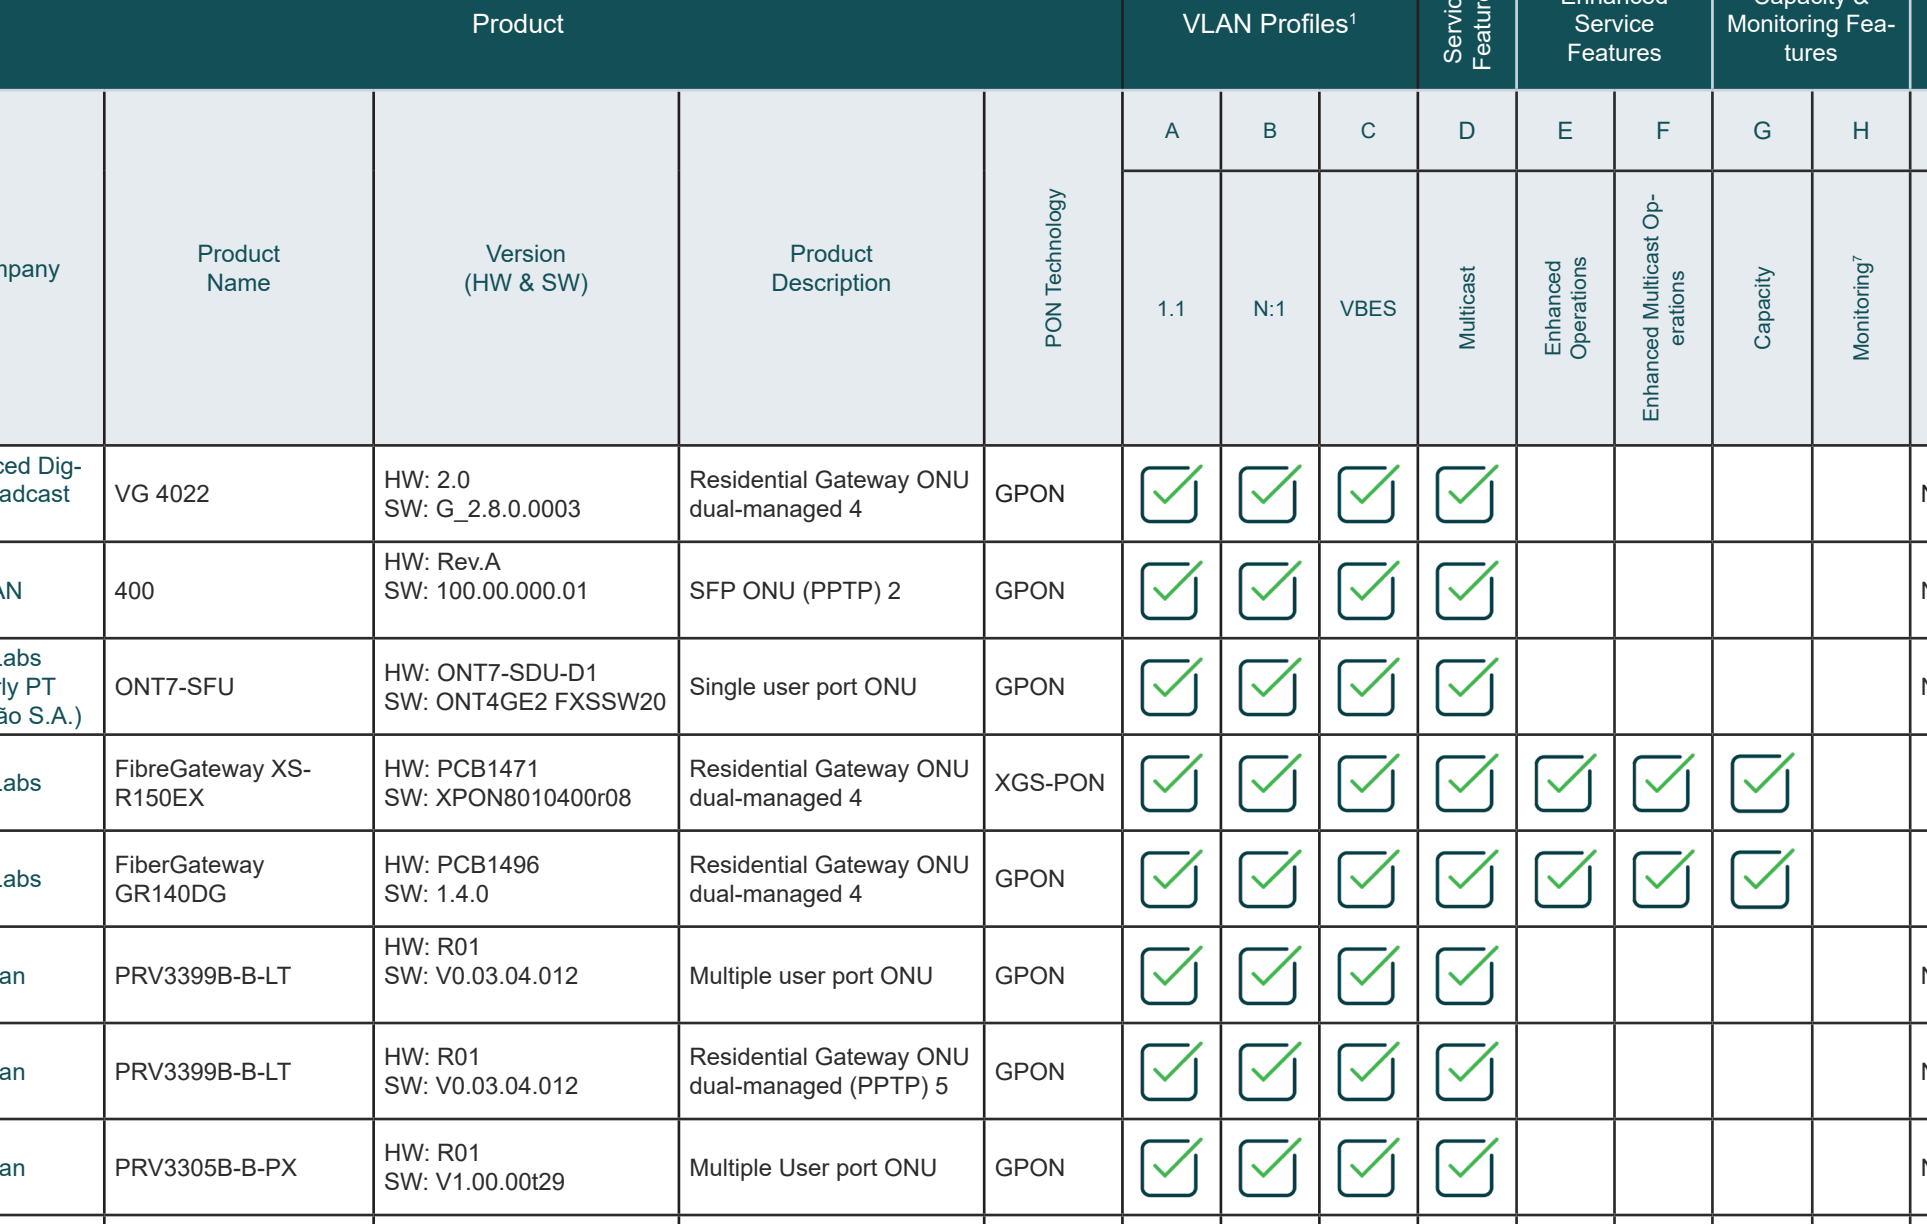

BBF.247 Certification

The catalyst to global PON mass deployments

Companies Offering BBF.247 Certified Products

BBF.247 Certified Products